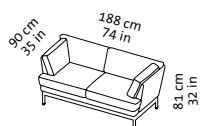

carousel

Design Roland Meyer-Brühl

1

2,5

3

H