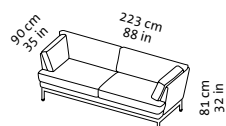

carousel

Design Roland Meyer-Brühl

1

2,5

3

H