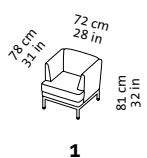

carousel

Design Roland Meyer-Brühl

1

2,5

3

H