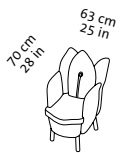

morning dew

Design Kati Meyer-Brühl

1

1d

H

2

Cl