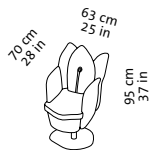

morning dew

Design Kati Meyer-Brühl

1

1d

H

2

Cl