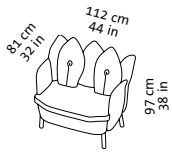

morning dew

Design Kati Meyer-Brühl

1

1d

H

2

Cl