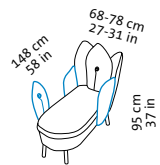

morning dew

Design Kati Meyer-Brühl

1

1d

H

2

Cl