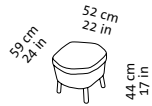

morning dew

Design Kati Meyer-Brühl

1

1d

H

2

Cl