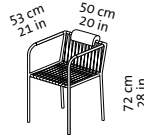

les copains

Design Kati Meyer-Brühl

1 small + 1m + Ho + 1l

Ho

1 small

1l

1m

1l hor

1m hor

1l ver

1m ver

T160

T200

T70

T100

T55 s