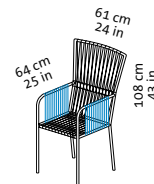

les copains

Design Kati Meyer-Brühl

1 small + 1m + Ho + 1l

Ho

1 small

1l

1m

1l hor

1m hor

1l ver

1m ver

T160

T200

T70

T100

T55 s