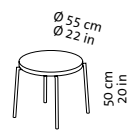

les copains

Design Kati Meyer-Brühl

1 small + 1m + Ho + 1l

Ho

1 small

1l

1m

1l hor

1m hor

1l ver

1m ver

T160

T200

T70

T100

T55 s