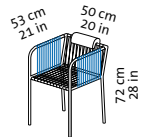

les copains

Design Kati Meyer-Brühl

1 small + 1m + Ho + 1l

Ho

1 small

1l

1m

1l hor

1m hor

1l ver

1m ver

T160

T200

T70

T100

T55 s