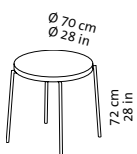

les copains

Design Kati Meyer-Brühl

1 small + 1m + Ho + 1l

Ho

1 small

1l

1m

1l hor

1m hor

1l ver

1m ver

T160

T200

T70

T100

T55 s