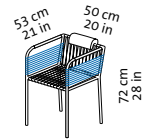

les copains

Design Kati Meyer-Brühl

1 small + 1m + Ho + 1l

Ho

1 small

1l

1m

1l hor

1m hor

1l ver

1m ver

T160

T200

T70

T100

T55 s