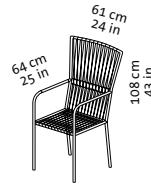

les copains

Design Kati Meyer-Brühl

1 small + 1m + Ho + 1l

Ho

1 small

1l

1m

1l hor

1m hor

1l ver

1m ver

T160

T200

T70

T100

T55 s