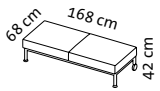

on tour

Design Roland Meyer-Brühl

Mfs

1 HL

Ba

Ho