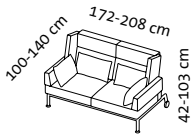

on tour

Design Roland Meyer-Brühl

Mfs

1 HL

Ba

Ho