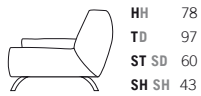

ACCESSORIES

Pillow with roll: approx. 70 x 72
Kidney-shaped cushion: approx. 68 x 23 and 55 x 23

FEET

Available in 2 foot forms:
Foot 1, metal feet, H 12 in 2 versions:
- aluminium mat (satinert)
- metal black-mat lacquered
Foot 2, solid wooden leg in 4 versions:
- oak (oiled)
- beech (oiled)
- walnut (oiled)
- beech P11 wenge lacquered