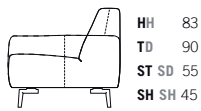

UPHOLSTERY

A more casual and supple upholstery with a smooth surface and typical undulations.

FEET

Available in 2 foot forms:
Leg 1, angle leg,
H approximately 16 in:
- aluminium shiny (polished)
- aluminium mat (satined)
- metal powder-coated black high gloss

Leg 2, round pipe leg 2,
H approximately 16 in:
- aluminium shiny (polished)
- aluminium mat (satined)
- metal black mat lacquered

ACCESSORIES

Cushions

EINZELSOFAS SINGLE SOFAS

BW 230 / 210 / 190 / 170

SESSEL ARMCHAIR