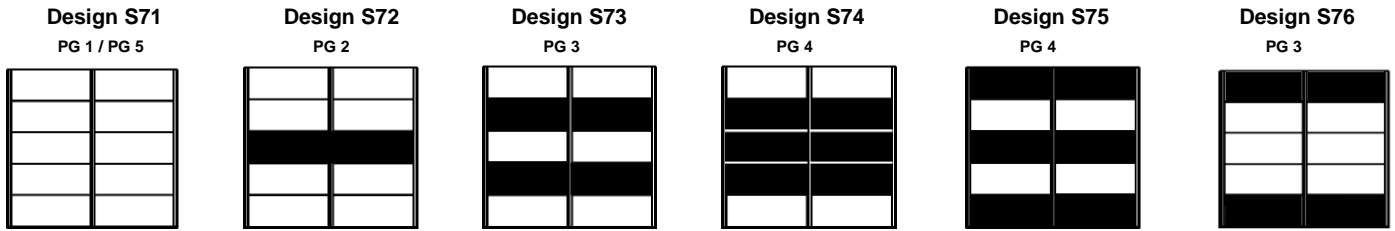

Please mention design and colour of glass panel with your order !

Description of the diagram  view glass panel - white or pink
 white lacquer

Height:: 222 cm
 Depth: 72 cm
 Interior wardrobe depth: 62 cm
 Wardrobe height including cornice frame = height + 3 cm
 Wardrobe width including cornice frame = width + 8 cm