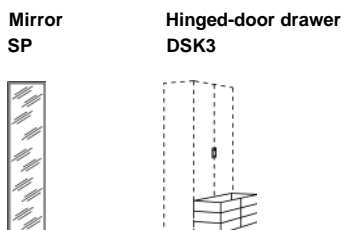

Carcass and front surface:	Front surface	Style:	Price Group:
Beech reproduction Durmast oak reproduction White matt	Front 31 / Soft with handle G46	D01	PG 1
	Front 37 / Profile with handle G46	D01	PG 2

Please mention carcass- and surface colour as well as front design with your order !

KPZ20 complete arrangements with different wardrobe designs				PG 1	PG 2		
Price bedset	Order Code			EURO	EURO		
KB20 box-type bed (width 140 - 200 cm) Bedside height: 45 cm 2 bedside cabinet NS 4 with 3 drawers each 	KPZ20DB					Surcharge: rounded cornice K1 or illuminated cornice BK2 Details see page 20	
price for bedset including wardrobe						O. Code	EURO
price for bedset including hinged door robe	4-door-wardrobes, 200 cm	KPZ20DB	D200	H207		K1 200	
		KPZ20DB	D200	H222		BK2 200 2 Spots	
	4-door-wardrobes, 200 cm	KPZ20DB	D201	H207		K1 200	
		KPZ20DB	D201	H222		BK2 201 3 Spots	
	5-door-wardrobes, 250 cm	KPZ20DB	D250	H207		K1 250	
		KPZ20DB	D250	H222		BK2 250 3 Spots	
	5-door-wardrobes, 250 cm	KPZ20DB	D251	H207		K1 250	
		KPZ20DB	D251	H222		BK2 251 4 Spots	
	6-door-wardrobes, 300 cm	KPZ20DB	D300	H207		K1 300	
		KPZ20DB	D300	H222		BK2 300 3 Spots	
	6-door-wardrobes, 300 cm	KPZ20DB	D301	H207		K1 300	
		KPZ20DB	D301	H222		BK2 301 4 Spots	

For optional accessories, please see following pages

Energy efficiency grades please refer to page 21
customizations and accessories, see separate pricelist