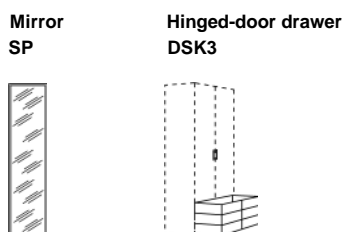

Carcass and front surface:	Front surface	Style:	Price Group:
Beech reproduction Durmast oak reproduction White matt	Front 31 / Soft with handle G46	D01	PG 1
	Front 37 / Profile with handle G46	D01	PG 2

Please mention carcass- and surface colour as well as front design with your order !

KPZ57 complete arrangements with different wardrobe designs

		PG 1	PG 2		
Price bedset	Order Code	EURO	EURO	O. Code	EURO
KB57 bedstead (width 140 - 200 cm) Bedside height: 45 cm and 2 bedside tables NK 160 with 3 drawers each 	KPZ57DB			Surcharge: rounded cornice K1 or illuminated cornice BK2 Details see page 20	
price for bedset including wardrobe					
price for bedset including hinged door robe	4-door-wardrobes, 200 cm 	KPZ57DB D200 H207		K1 200	
		KPZ57DB D200 H222		BK2 200 2 Spots	
	4-door-wardrobes, 200 cm 	KPZ57DB D201 H207		K1 200	
		KPZ57DB D201 H222		BK2 201 3 Spots	
	5-door-wardrobes, 250 cm 	KPZ57DB D250 H207		K1 250	
		KPZ57DB D250 H222		BK2 250 3 Spots	
	5-door-wardrobes, 250 cm 	KPZ57DB D251 H207		K1 250	
		KPZ57DB D251 H222		BK2 251 4 Spots	
	6-door-wardrobes, 300 cm 	KPZ57DB D300 H207		K1 300	
		KPZ57DB D300 H222		BK2 300 3 Spots	
	6-door-wardrobes, 300 cm 	KPZ57DB D301 H207		K1 300	
		KPZ57DB D301 H222		BK2 301 4 Spots	

For optional accessories, please see following pages

Energy efficiency grades please refer to page 21
customizations and accessories, see separate pricelist