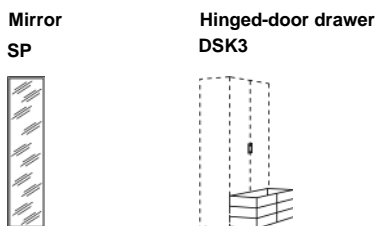

Carcass and front surface:	Front surface	Style:	Price Group:
Beech reproduction	Front 31 / Soft with handle G46	D01	PG 1
Durmast oak reproduction			
White matt	Front 37 / Profile with handle G46	D01	PG 2

Please mention carcass- and surface colour as well as front design with your order !

KPZ57L complete arrangements with different wardrobe designs		PG 1	PG 2		
Order Code		EURO	EURO	O. Code	EURO
KBL57 bedstead (width 90 - 120 cm) Bedside height: 45 cm and 1 bedside table NK160 with 3 drawers	KPZ57L			Surcharge: rounded cornice K1 or illuminated cornice BK2	
				Details see page 20	
price for bedset including wardrobe					
price for bedset including hinged door robe	3-door-wardrobes, 151 cm 	KPZ57L D150	H207	K1 150	
		KPZ57L D150	H222	BK2 151 3 Spots	
	3-door-wardrobes, 151 cm 	KPZ57L D151	H207	K1 150	
		KPZ57L D151	H222	BK2 151 3 Spots	
	4-door-wardrobes, 200 cm 	KPZ57L D200	H207	K1 200	
		KPZ57L D200	H222	BK2 200 2 Spots	
	4-door-wardrobes, 200 cm 	KPZ57L D201	H207	K1 200	
		KPZ57L D201	H222	BK2 201 3 Spots	

For optional accessories, please see following pages

Energy efficiency grades please refer to page 21
customizations and accessories, see separate pricelist