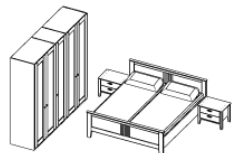

EURO

EURO

Bed B1082 with frame application, bedside height 48 cm, and 2 bedside cabinets NS1020 or NS1021

KPZ1082

Surcharges:
Cornice PK4 in cream matt
For details please refer to page 12

O. Code

EURO

price for bedset including wardrobe