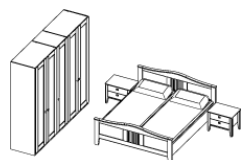

EURO

Double bed B1081 with frame application, bedside height 48 cm, and 2 bedside cabinets NS1020 or NS1021

KPZ1081

Surcharges:
Cornice PK4 in cream matt
For details please refer to page 12

O. Code

EURO

price for bedset including wardrobe